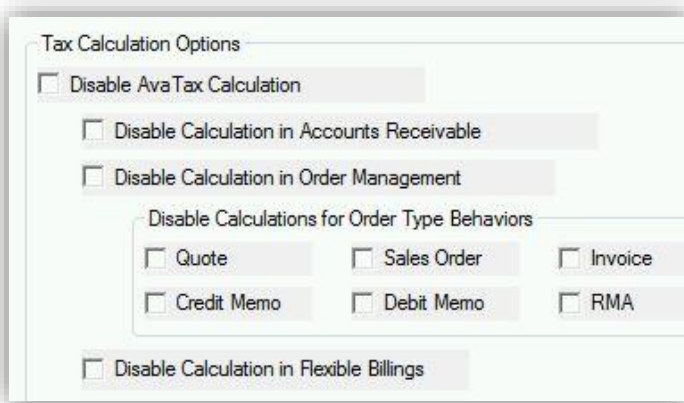

AVATAX CONNECTOR

By Plumline Consulting, LLC.

Avalara, Inc., is a leading cloud-based software platform provider that delivers a broad and growing array of compliance solutions related to sales tax and other transaction taxes, such a value-added tax. We are happy to announce that Avalara's AvaTax solution is now connected with the best ERP solution, Microsoft Dynamics SL, with Plumline Consulting's Microsoft Dynamics SL AvaTax Connector.

Worried that your taxes are being calculated correctly? Have you updated your tax information to make sure you have the latest tax rates? The connector for Avalara's online AvaTax system removes these issues with online, updated information able to calculate taxes down to the street address level.

Tired of maintaining 100's of tax codes? Microsoft Dynamics SL only needs one Tax ID to interact with the AvaTax service and to start delivering tax information to Microsoft Dynamics SL. AvaTax online reports provide you the details to file taxes, either by yourself or automatically through AvaTax.

To learn more about AvaTax, visit the following site:

www.avalara.com

Enable or disable tax calculations for each connected area

THE BENEFITS AVATAX CONNECTOR

- Integration with AvaTax online service
- SL modules connected included:
  - **Accounts Receivable**
  - **Project Flexible Billings**
  - **Order Management**
- Accounts Receivable Invoice & Memo
  - Taxes calculated based on customer maintenance settings (customer or address)
- Order Management Sales Order
- Order Management Shippers
  - Taxes calculated based on Shipping Address
- Project Flexible Billings
- Project Construction Billing
- Project Automatic Billing
  - Taxes calculated based on address defined in setup screen.
- Transactions are sent and update the AvaTax online system.
- AvaTax tax results updates the SL tax tables

Order Now!

Contact us now to order or learn more about our Plumline Proven Solutions.

Call: 419.581.2973

Email: sales@plumlineconsulting.com

Visit: www.dynamicsdownloads.com

PLUMBLINE
Proven Solutions